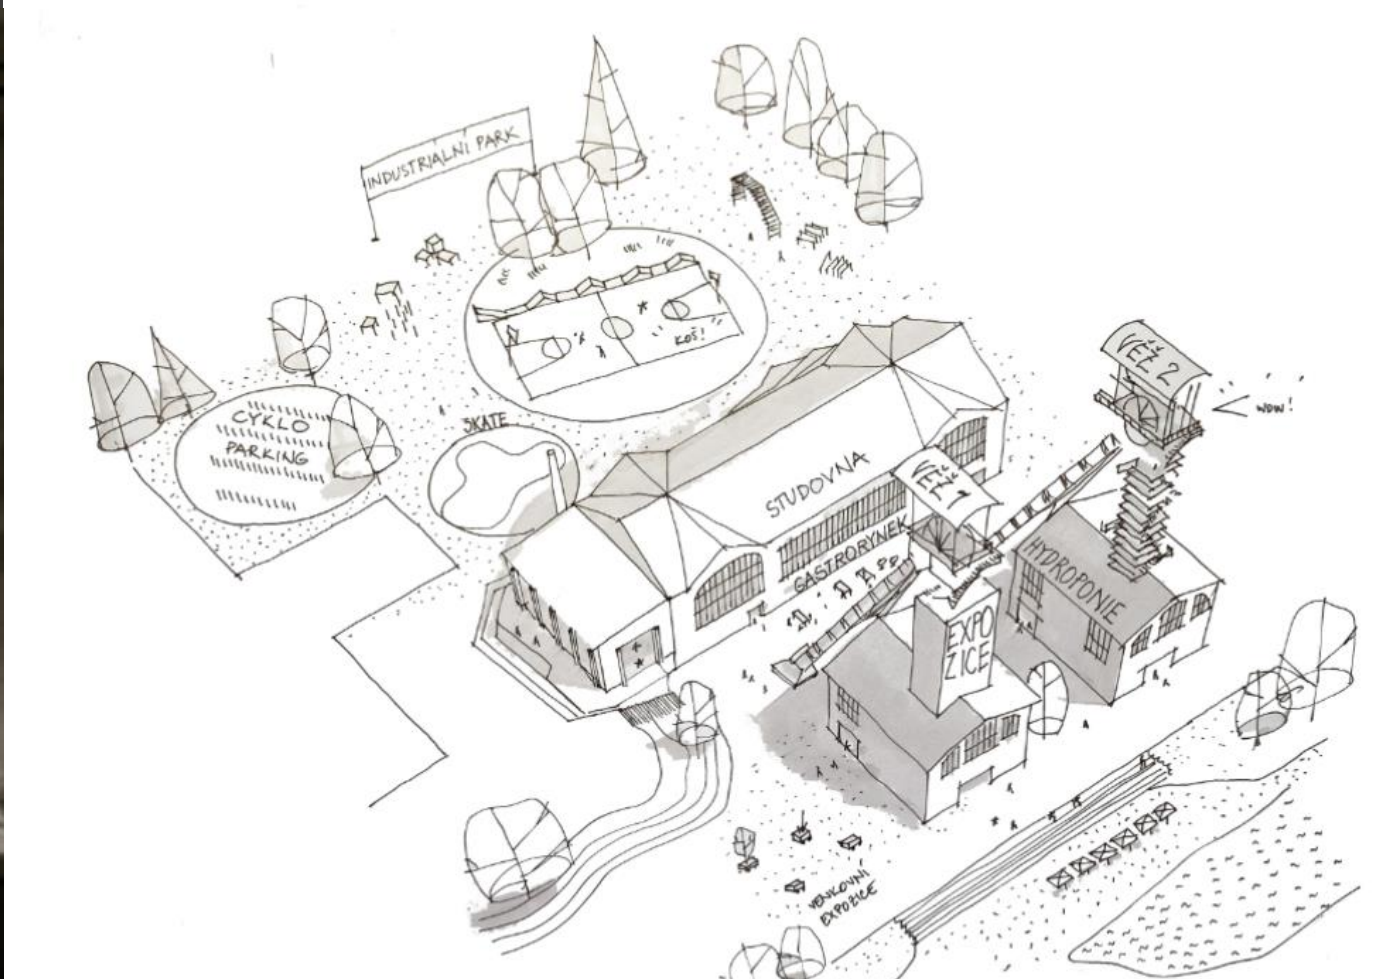

JUST TRANSITION FUND – GABRIELA 1854 - 2004