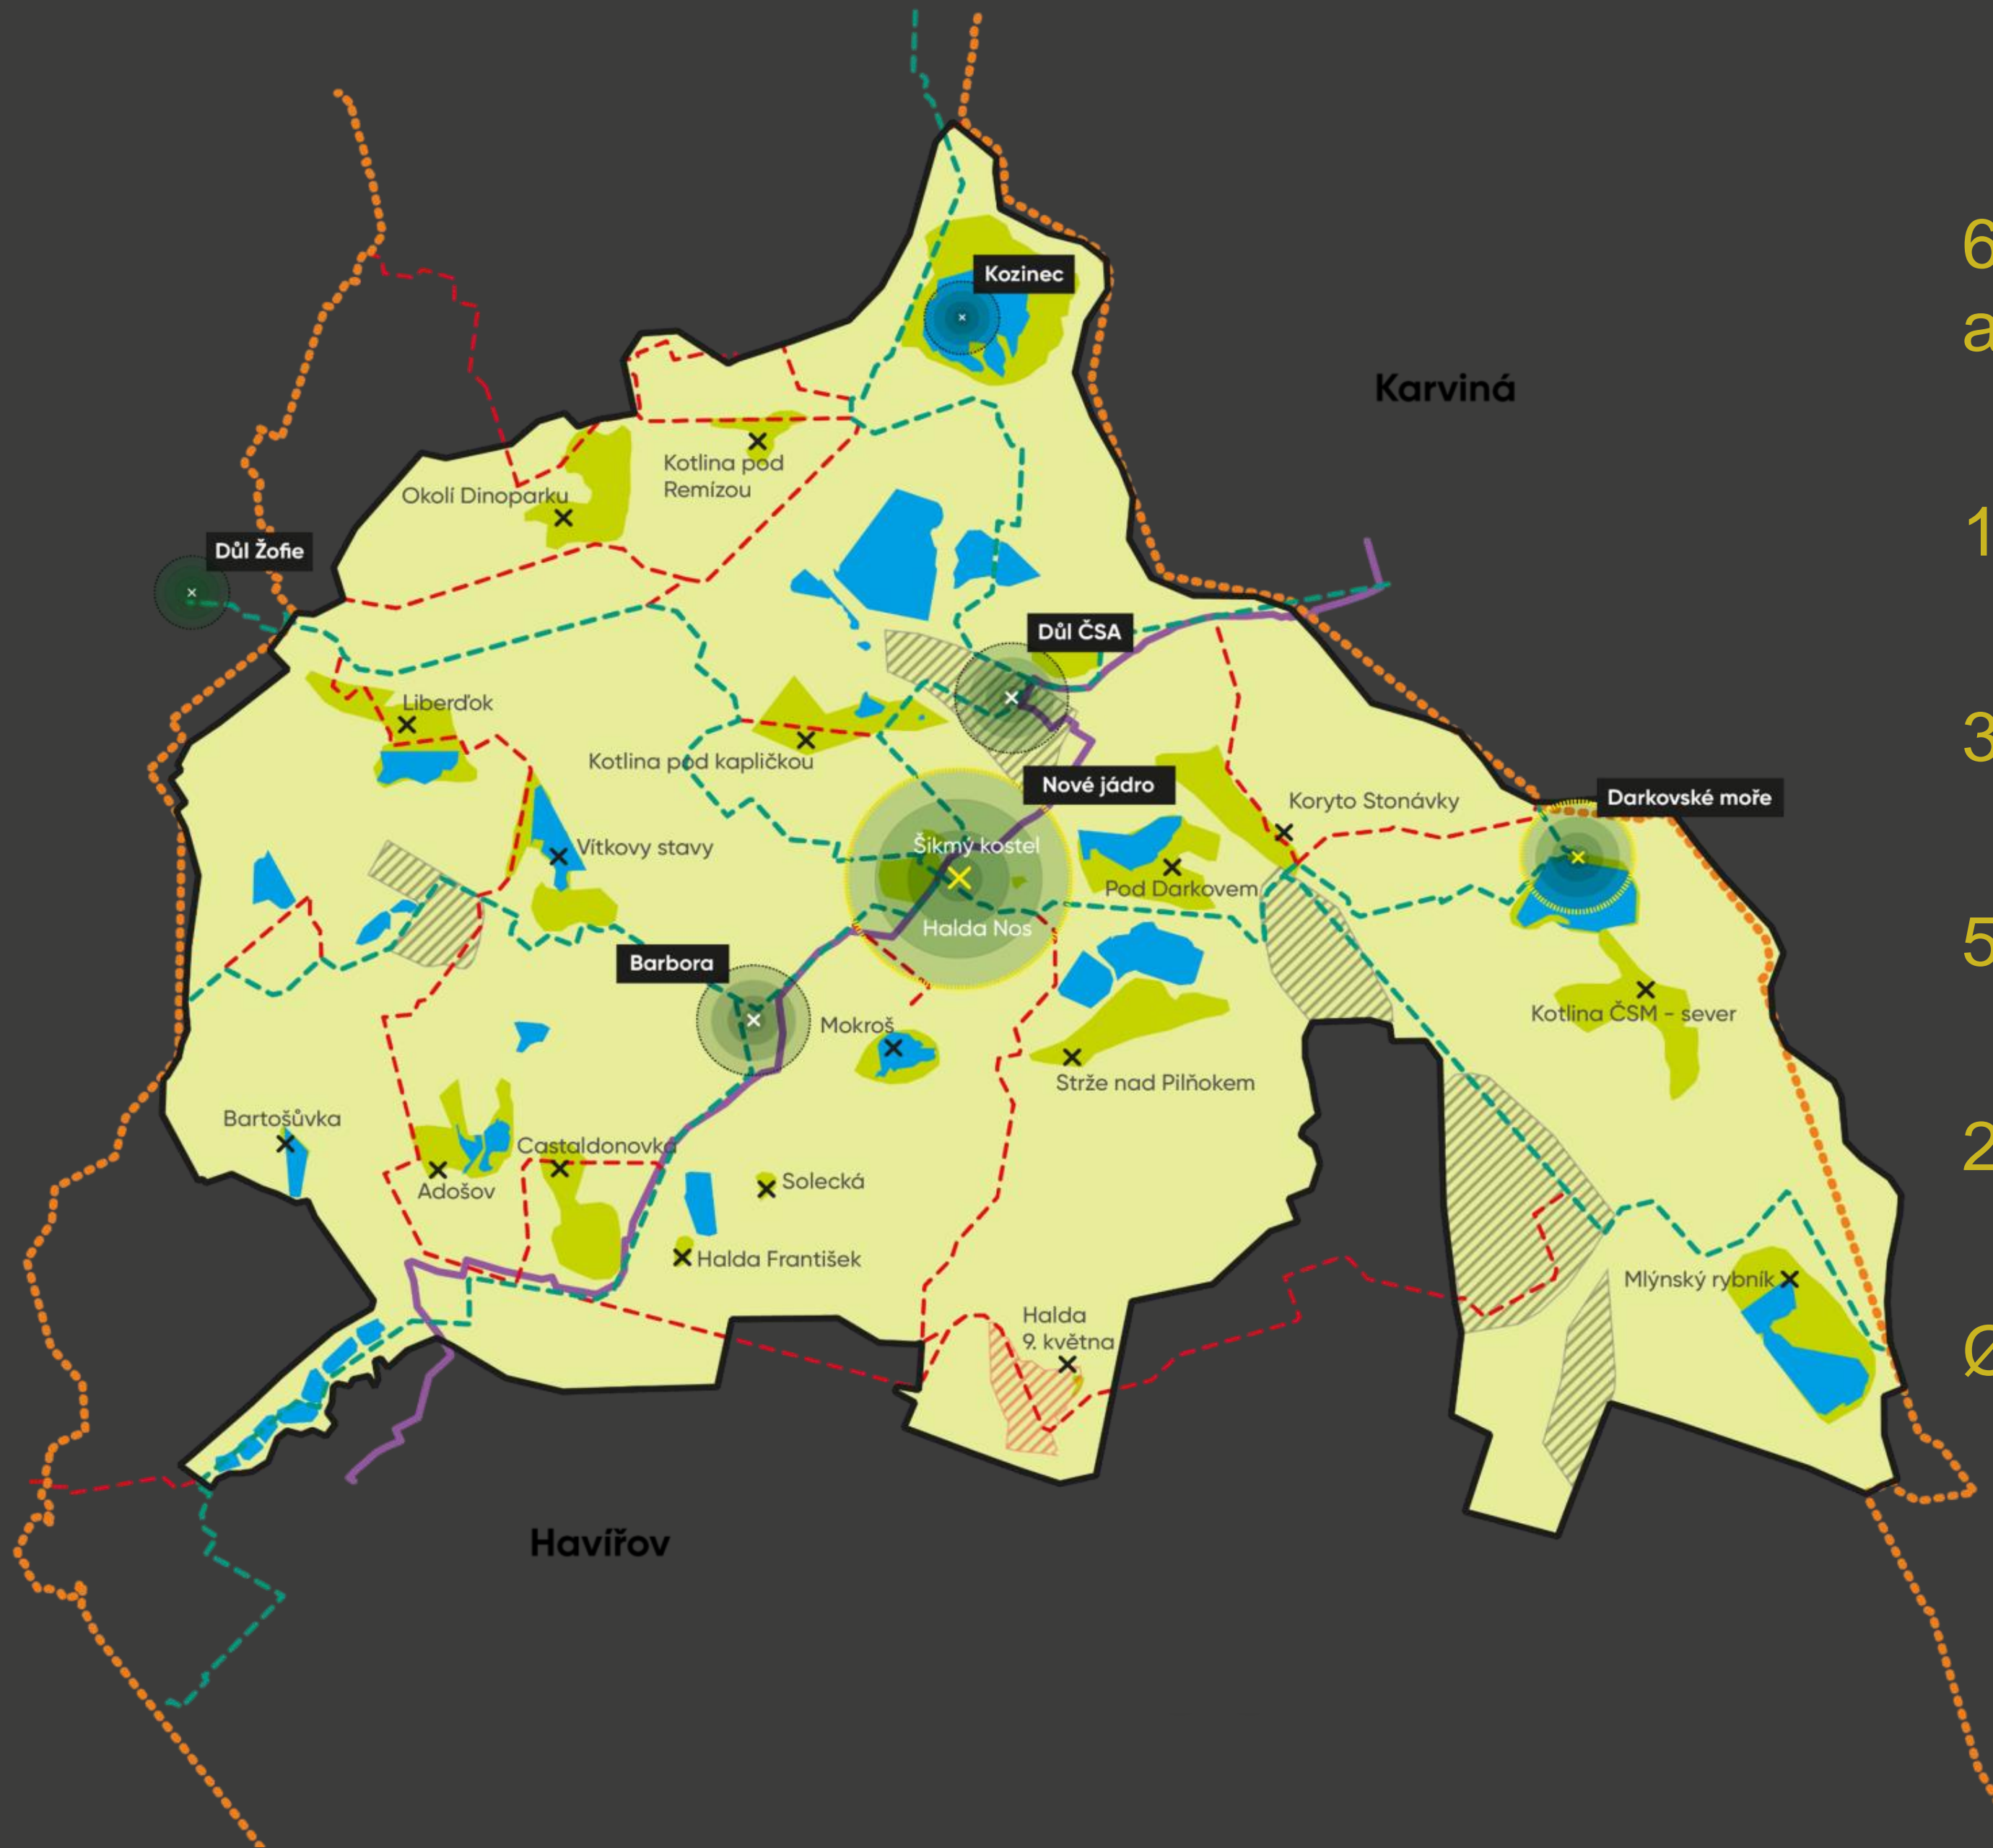

PROHO

A unique programme transforming the area between Karviná, Havířov and Orlová
the post-mining landscape.

Orlová

62 km² between Orlová, Karviná and Havířov

157 000 inhabitants

350 ha of mining areas

500+ million tonnes of coal mined

240 years of mining history

Ø mining depth 930 m

COOPERATION

Memorandum of Cooperation in the Implementation of the Objectives of the Concept

42 signatories

Basic cooperation in the territory

Creation of thematic working groups - energy, waste...

LANDSCAPE

LANDSCAPE

LANDSCAPE

MINING SITES

MINING SITES

POHO2030 – INTERCONNECTION AND ACCESSIBILITY

Bike paths – Karviná, Havířov, Orlová, Poland

Tram line – Karviná – Ostrava (30 minutes)

Utilization of mine gas/waste heat, Orlová, Doubrava

Photovoltaics - community energy (sports, administrative complex), Orlová, Doubrava

Floating photovoltaics - Veolia CSA tailings pond

Agri-photovoltaics - Stonava Farm