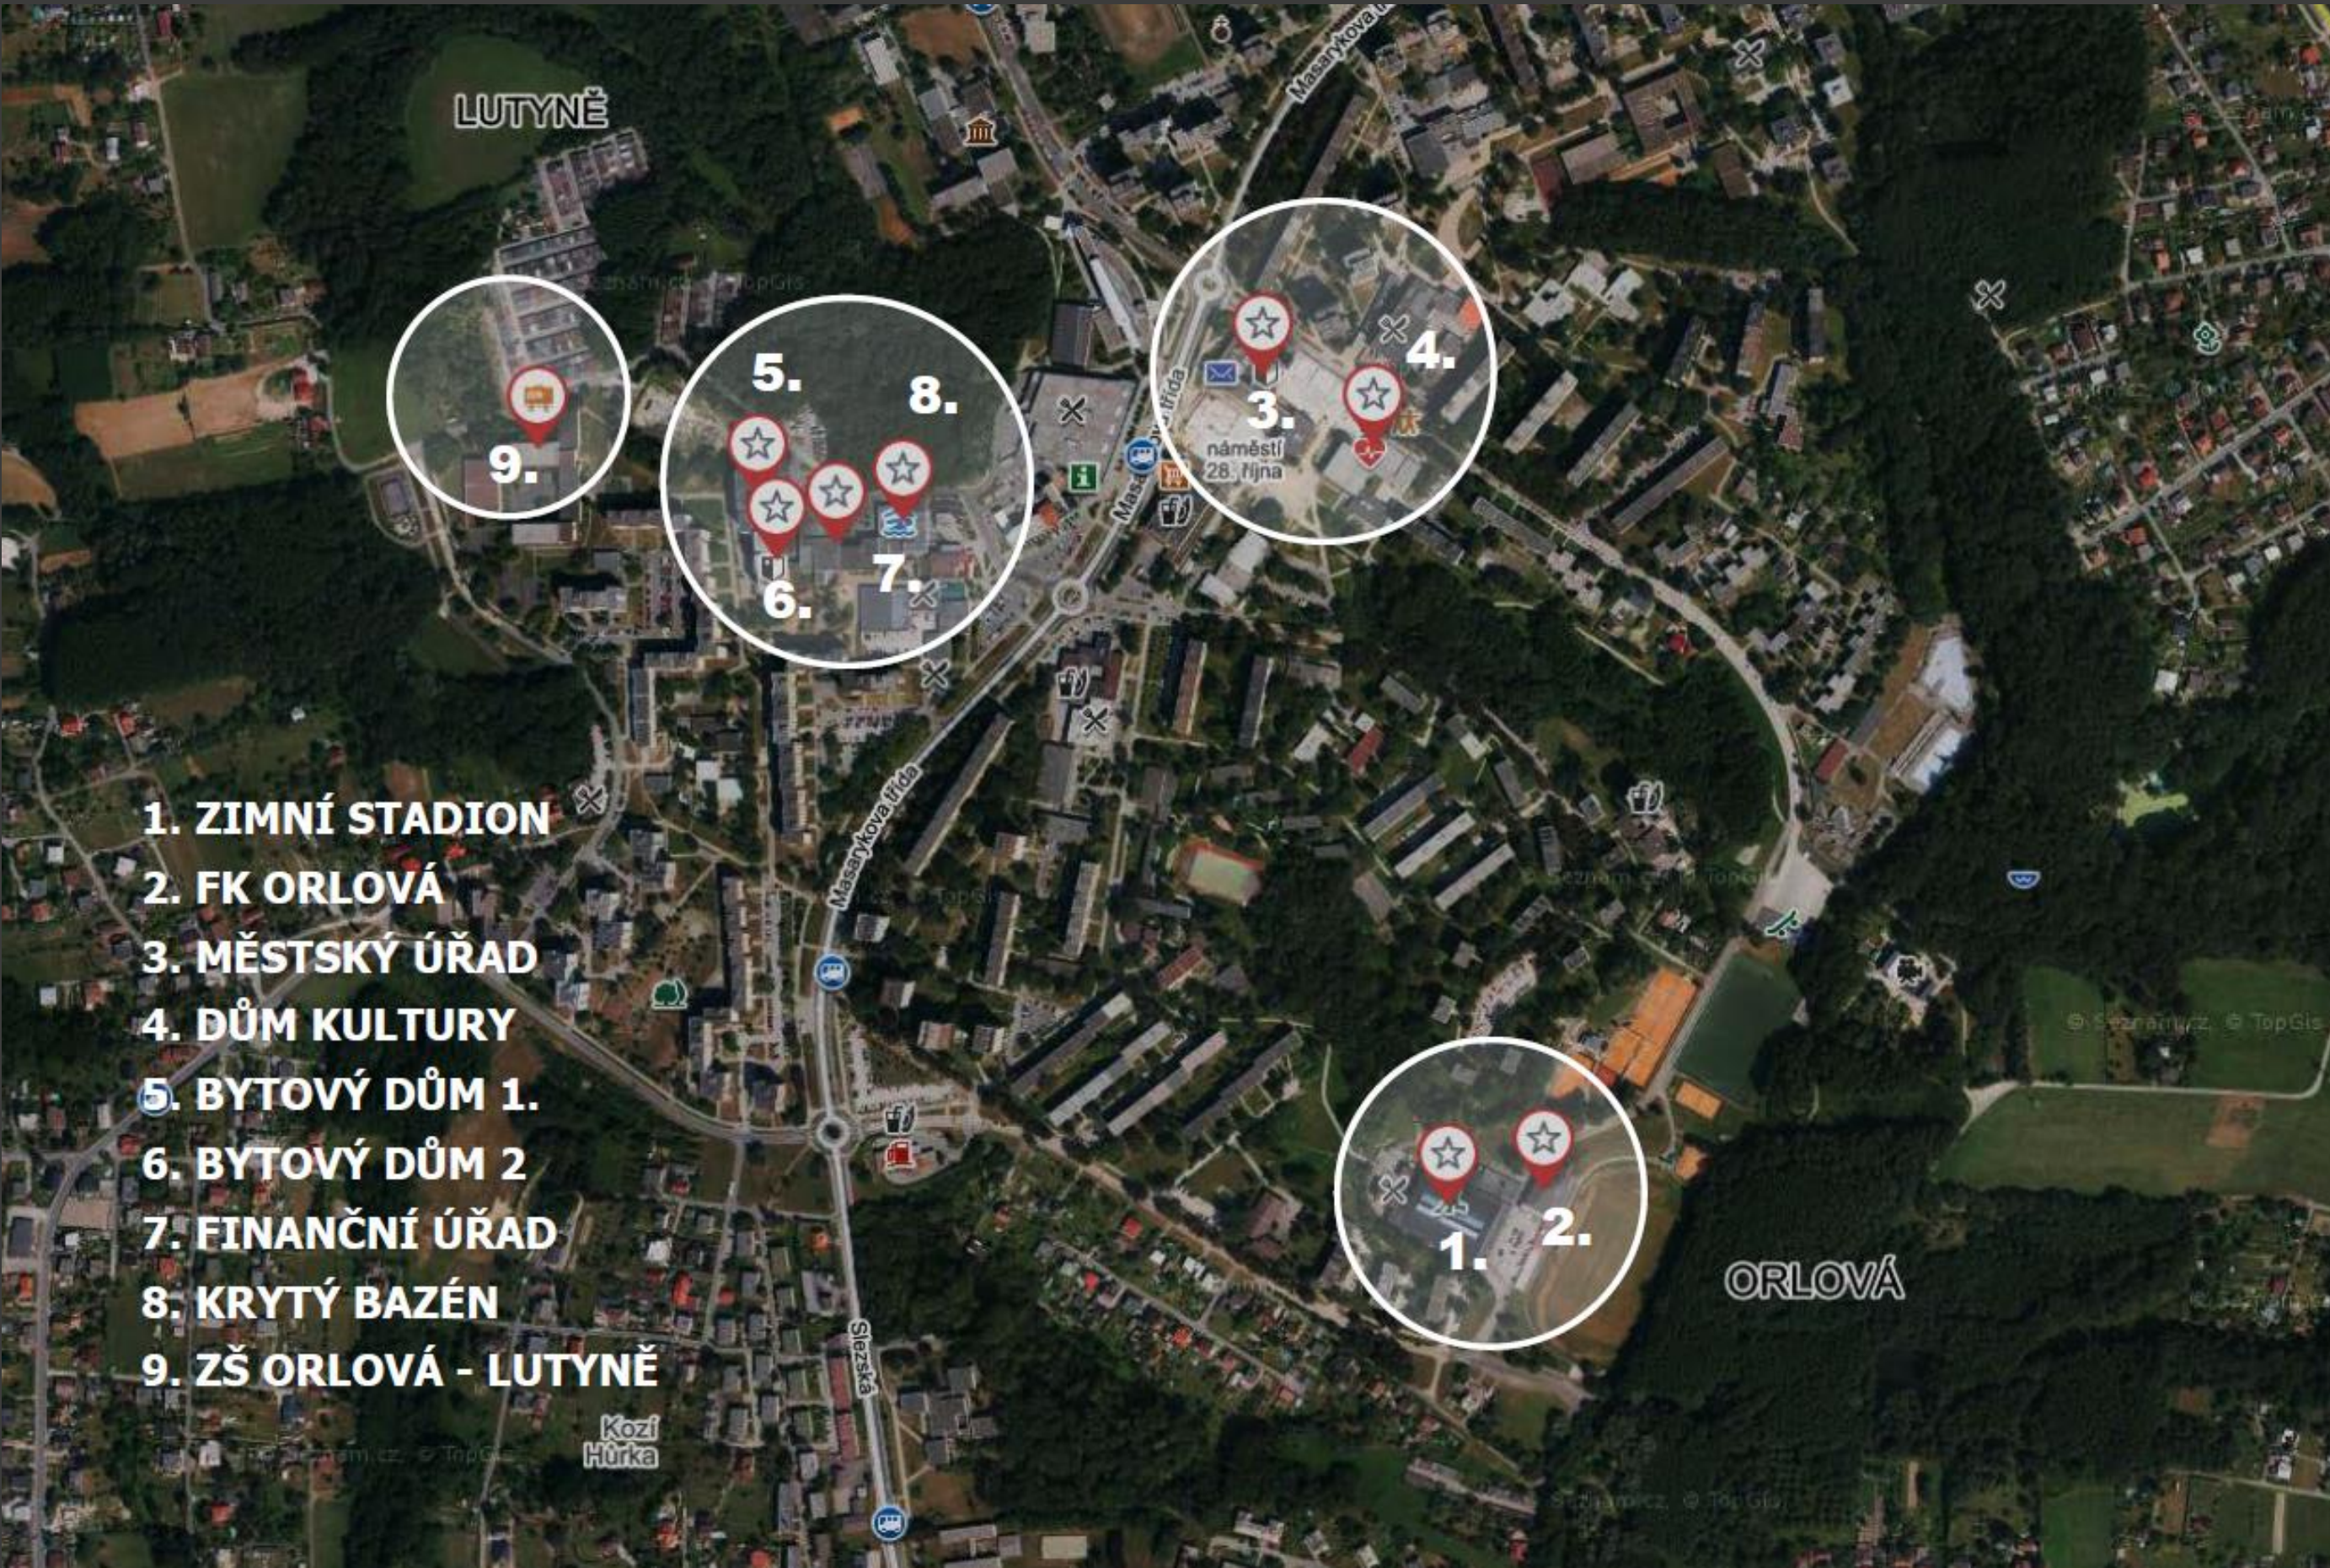

COMMUNITY ENERGY AND SMART GRIDS

1. ZIMNÍ STADION
2. FK ORLOVÁ
3. MĚSTSKÝ ÚŘAD
4. DŮM KULTURY
5. BYTOVÝ DŮM 1.
6. BYTOVÝ DŮM 2
7. FINANČNÍ ÚŘAD
8. KRYTÝ BAZÉN
9. ZŠ ORLOVÁ - LUTYŇ