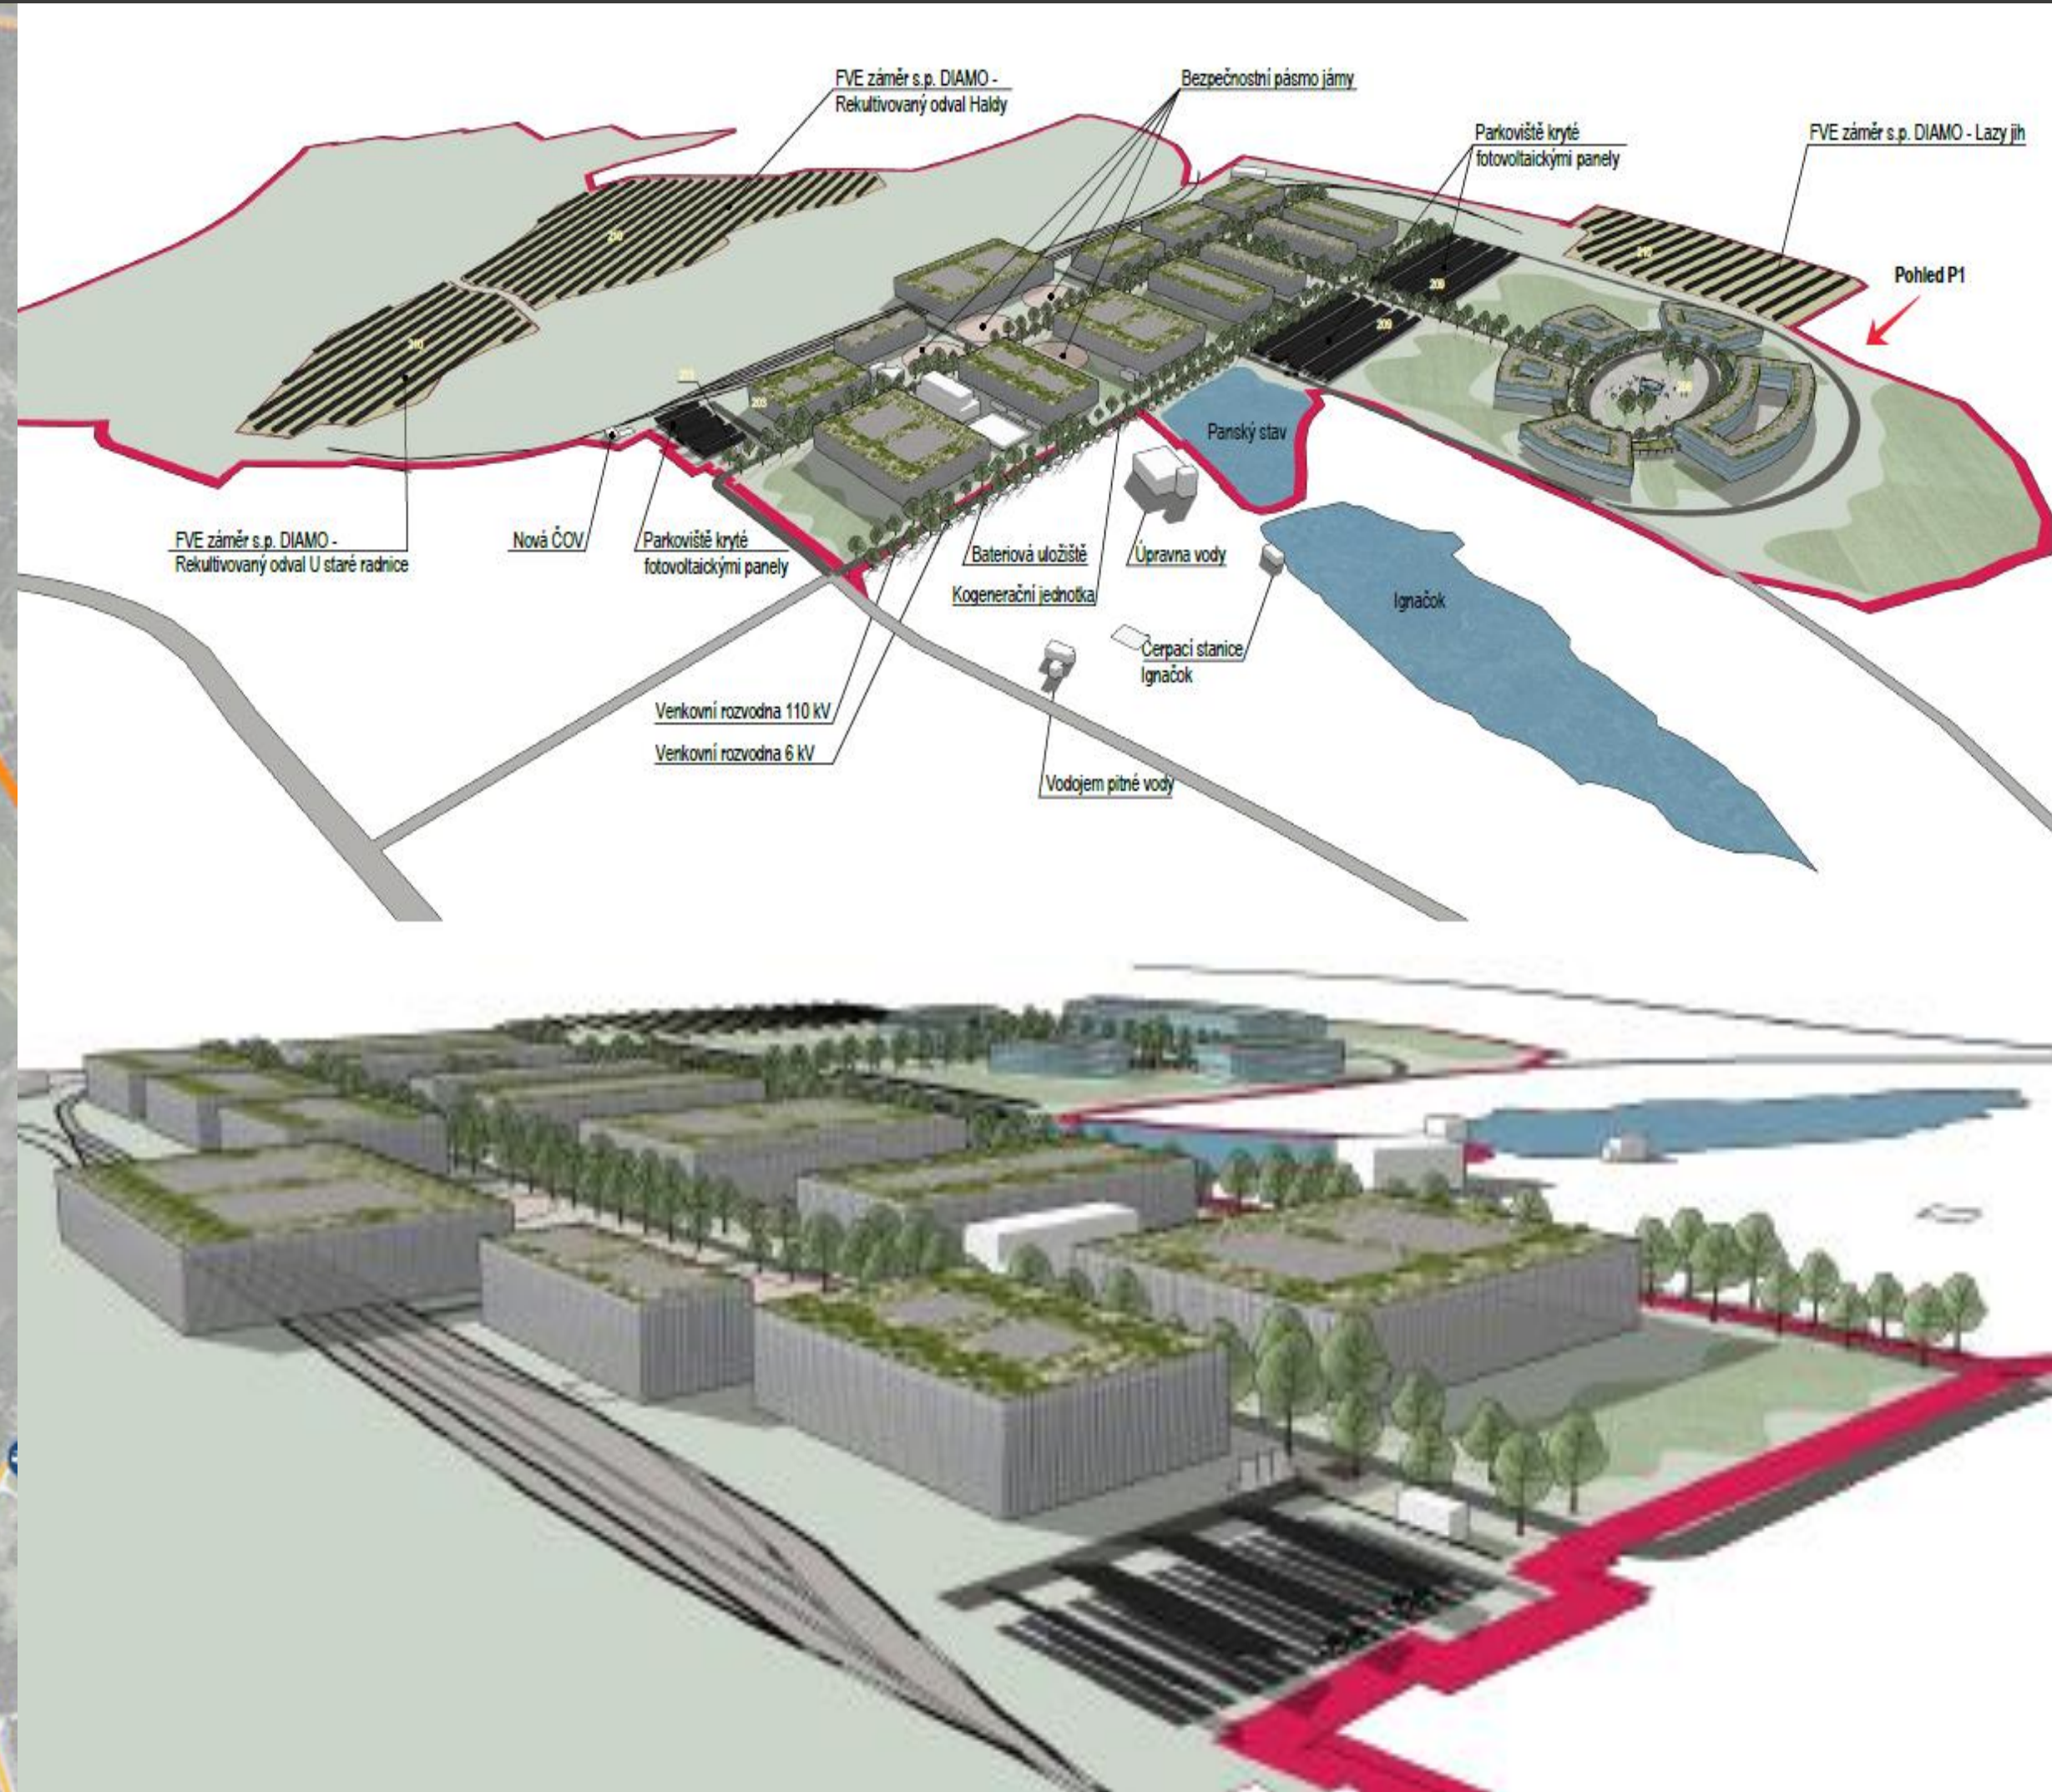

CSA MINE + CSA HEATING PLANT VEOLIA