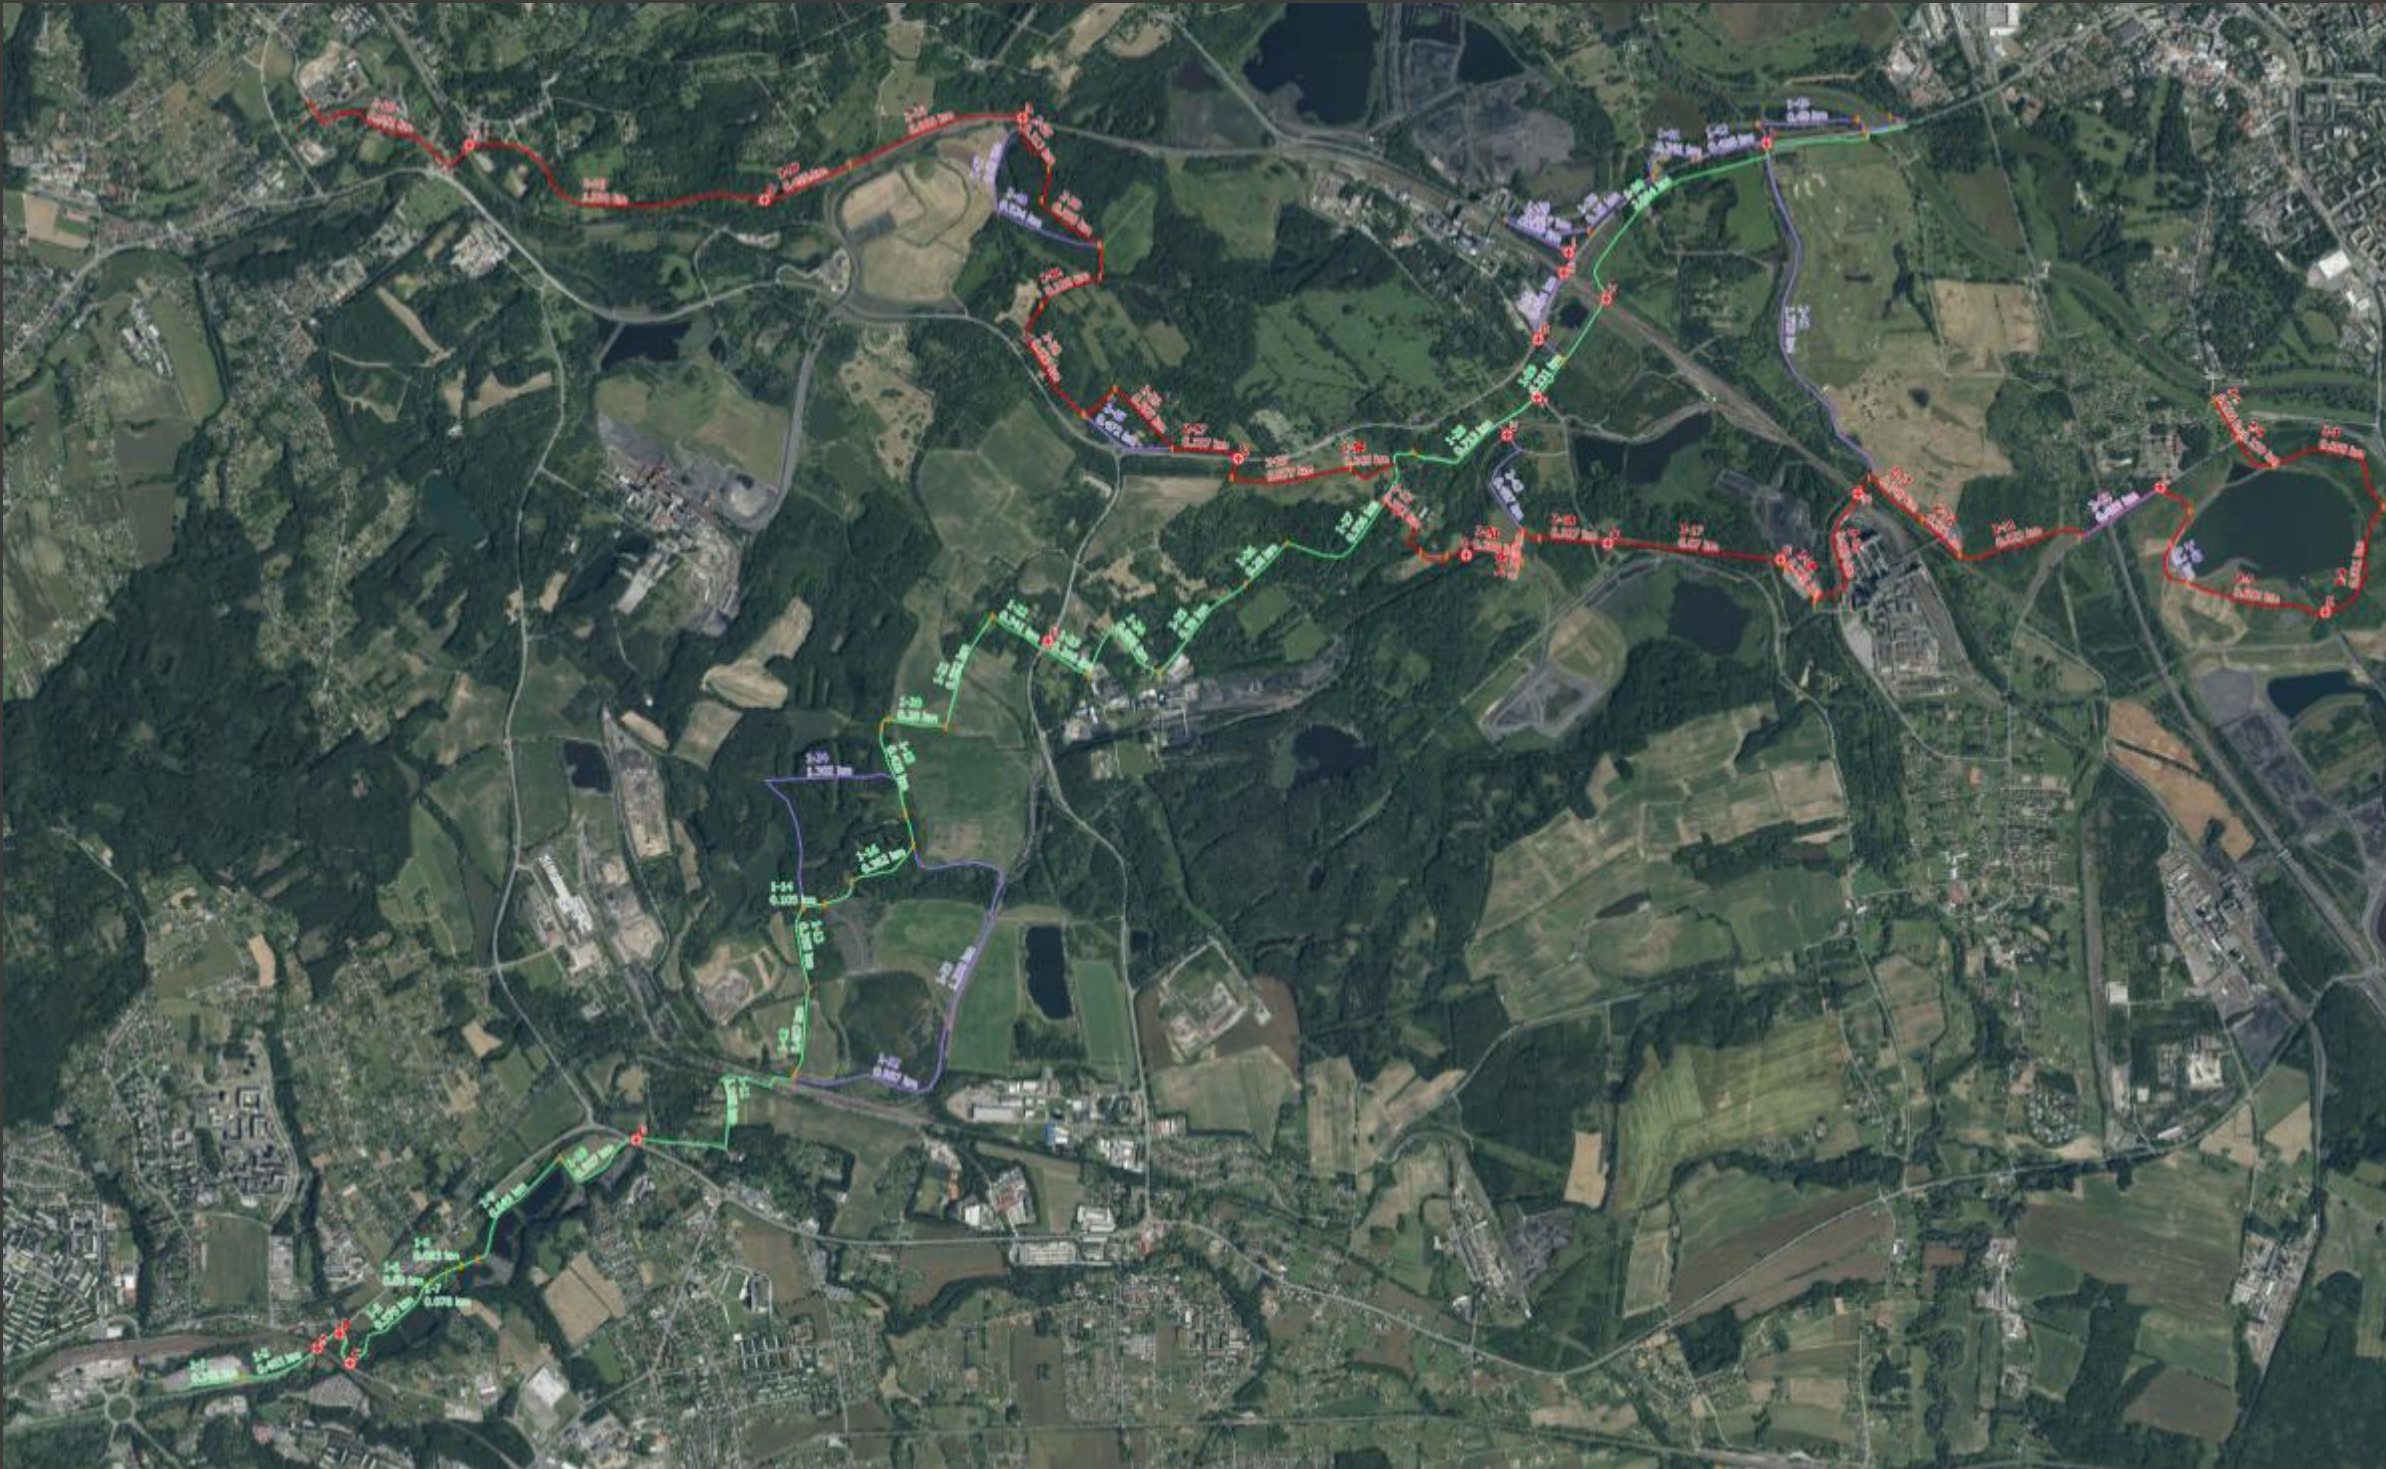

PROHO

A unique programme transforming the area between Karviná, Havířov and Orlová
the post-mining landscape.

Orlová

62 km² between Orlová, Karviná and Havířov

157 000 inhabitants

350 ha of mining areas

500+ million tonnes of coal mined

240 years of mining history

Ø mining depth 930 m

COOPERATION

Memorandum of Cooperation in the Implementation of the Objectives of the Concept

42 signatories

Basic cooperation in the territory

Creation of thematic working groups - energy, waste...

LANDSCAPE

LANDSCAPE

LANDSCAPE

MINING SITES

MINING SITES

POHO2030 – INTERCONNECTION AND ACCESSIBILITY

Bike paths – Karviná, Havířov, Orlová, Poland

Tram line – Karviná – Ostrava (30 minutes)

JUST TRANSITION FUND – GABRIELA 1854 - 2004

JUST TRANSITION FUND – GABRIELA 1854 - 2004

JUST TRANSITION FUND – GABRIELA 1854 - 2004

TRANSFORMATION OF MINING SITES + ENERGY

Lazy Mine + Veolia infrastructure