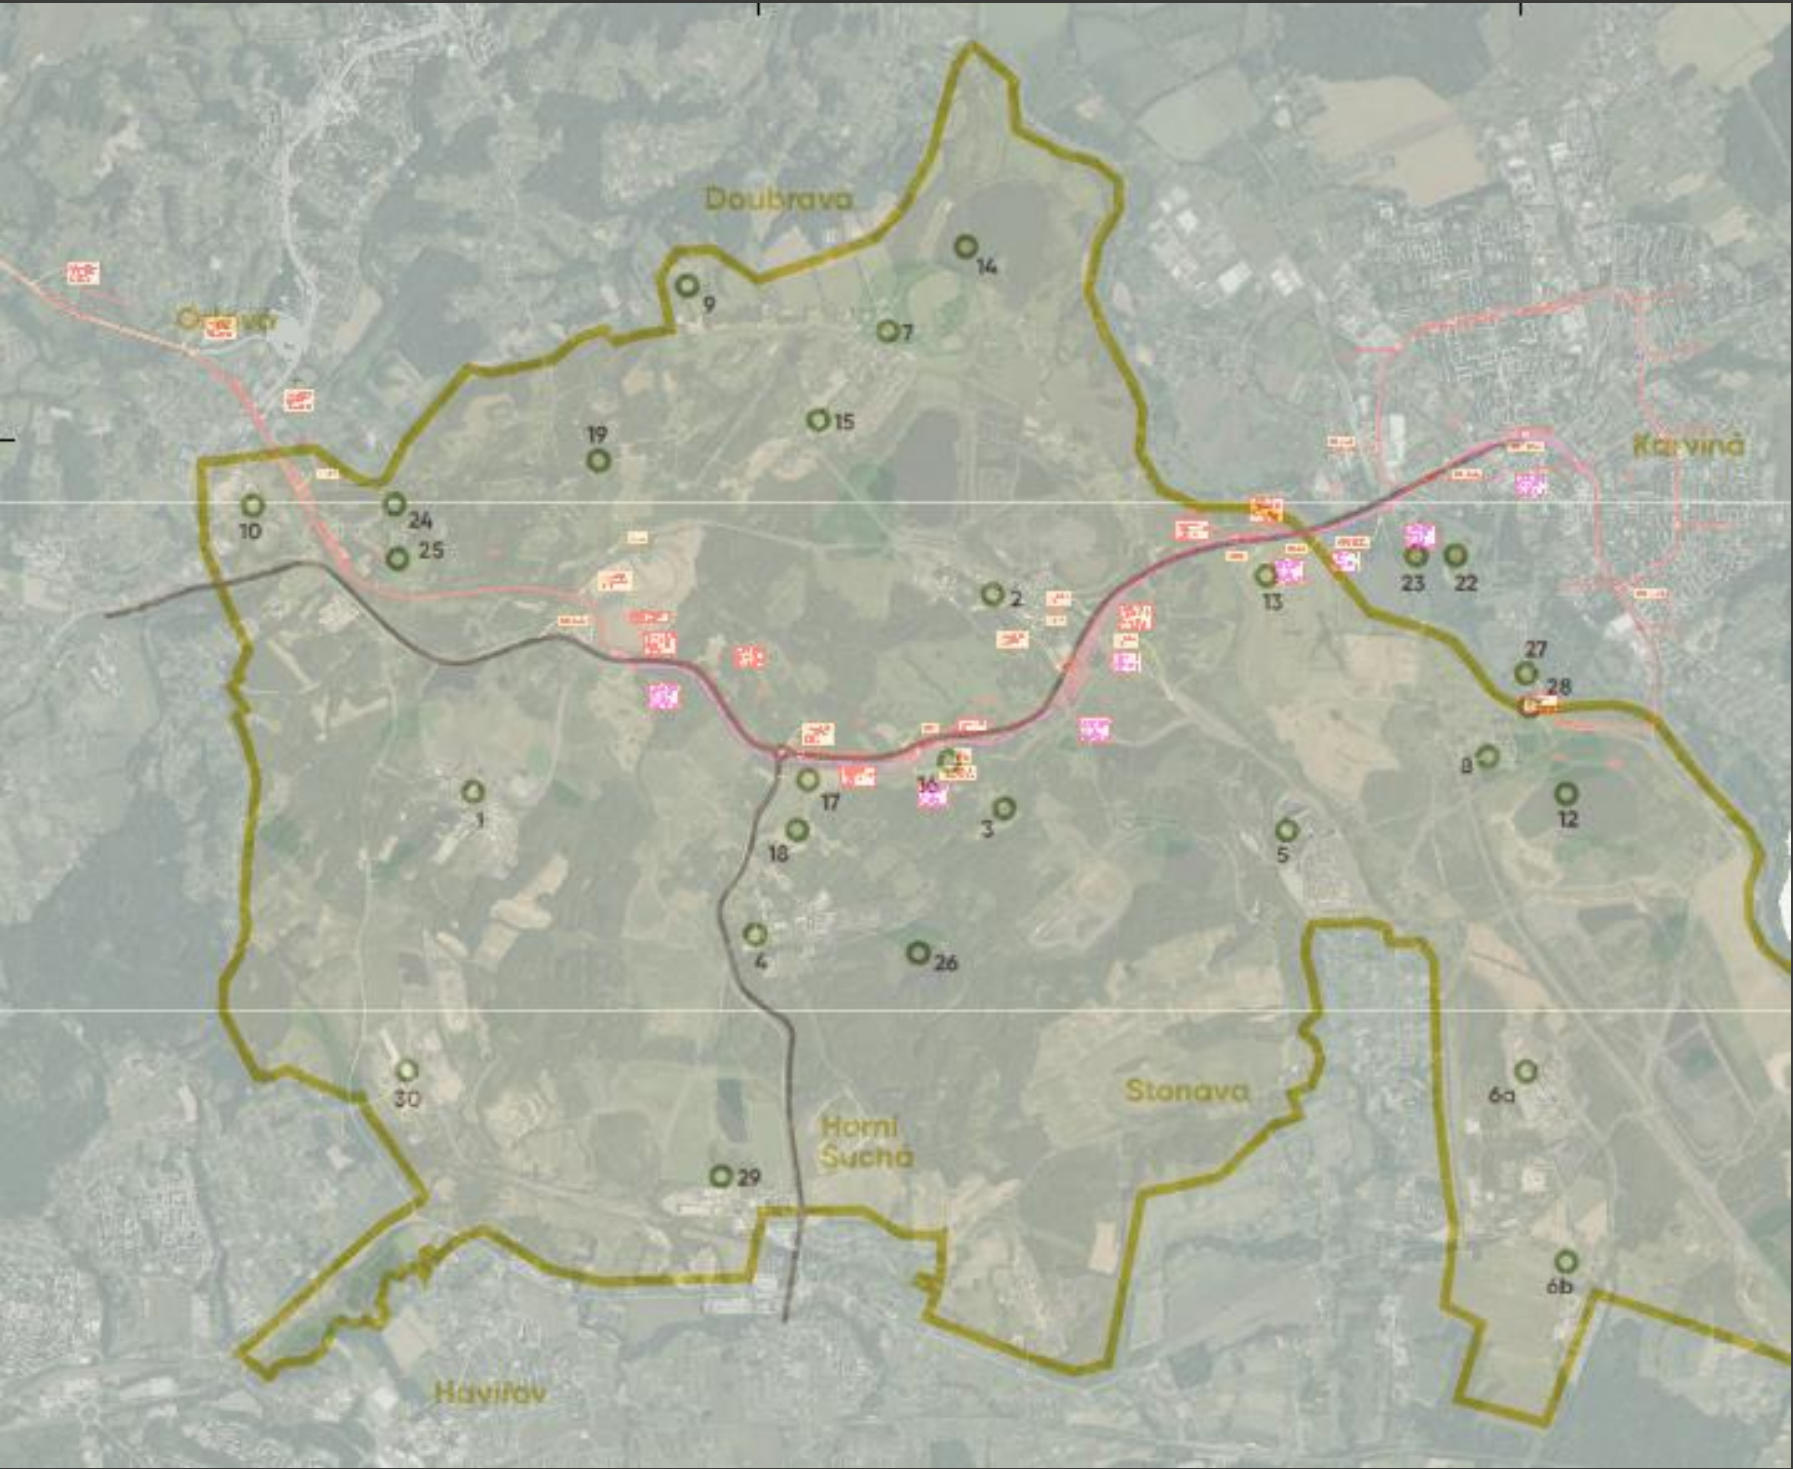

PROHO

A unique programme transforming the area between Karviná, Havířov and Orlová
the post-mining landscape.

Orlová

62 km² between Orlová, Karviná and Havířov

157 000 inhabitants

350 ha of mining areas

500+ million tonnes of coal mined

240 years of mining history

Ø mining depth 930 m

COOPERATION

Memorandum of Cooperation in the Implementation of the Objectives of the Concept

42 signatories

Basic cooperation in the territory

Creation of thematic working groups - energy, waste...

LANDSCAPE

LANDSCAPE

LANDSCAPE

MINING SITES

MINING SITES

POHO2030 – INTERCONNECTION AND ACCESSIBILITY

Bike paths – Karviná, Havířov, Orlová, Poland

Tram line – Karviná – Ostrava (30 minutes)

JUST TRANSITION FUND – GABRIELA 1854 - 2004

JUST TRANSITION FUND – GABRIELA 1854 - 2004

JUST TRANSITION FUND – GABRIELA 1854 - 2004

TRANSFORMATION OF MINING SITES + ENERGY

Lazy Mine + Veolia infrastructure