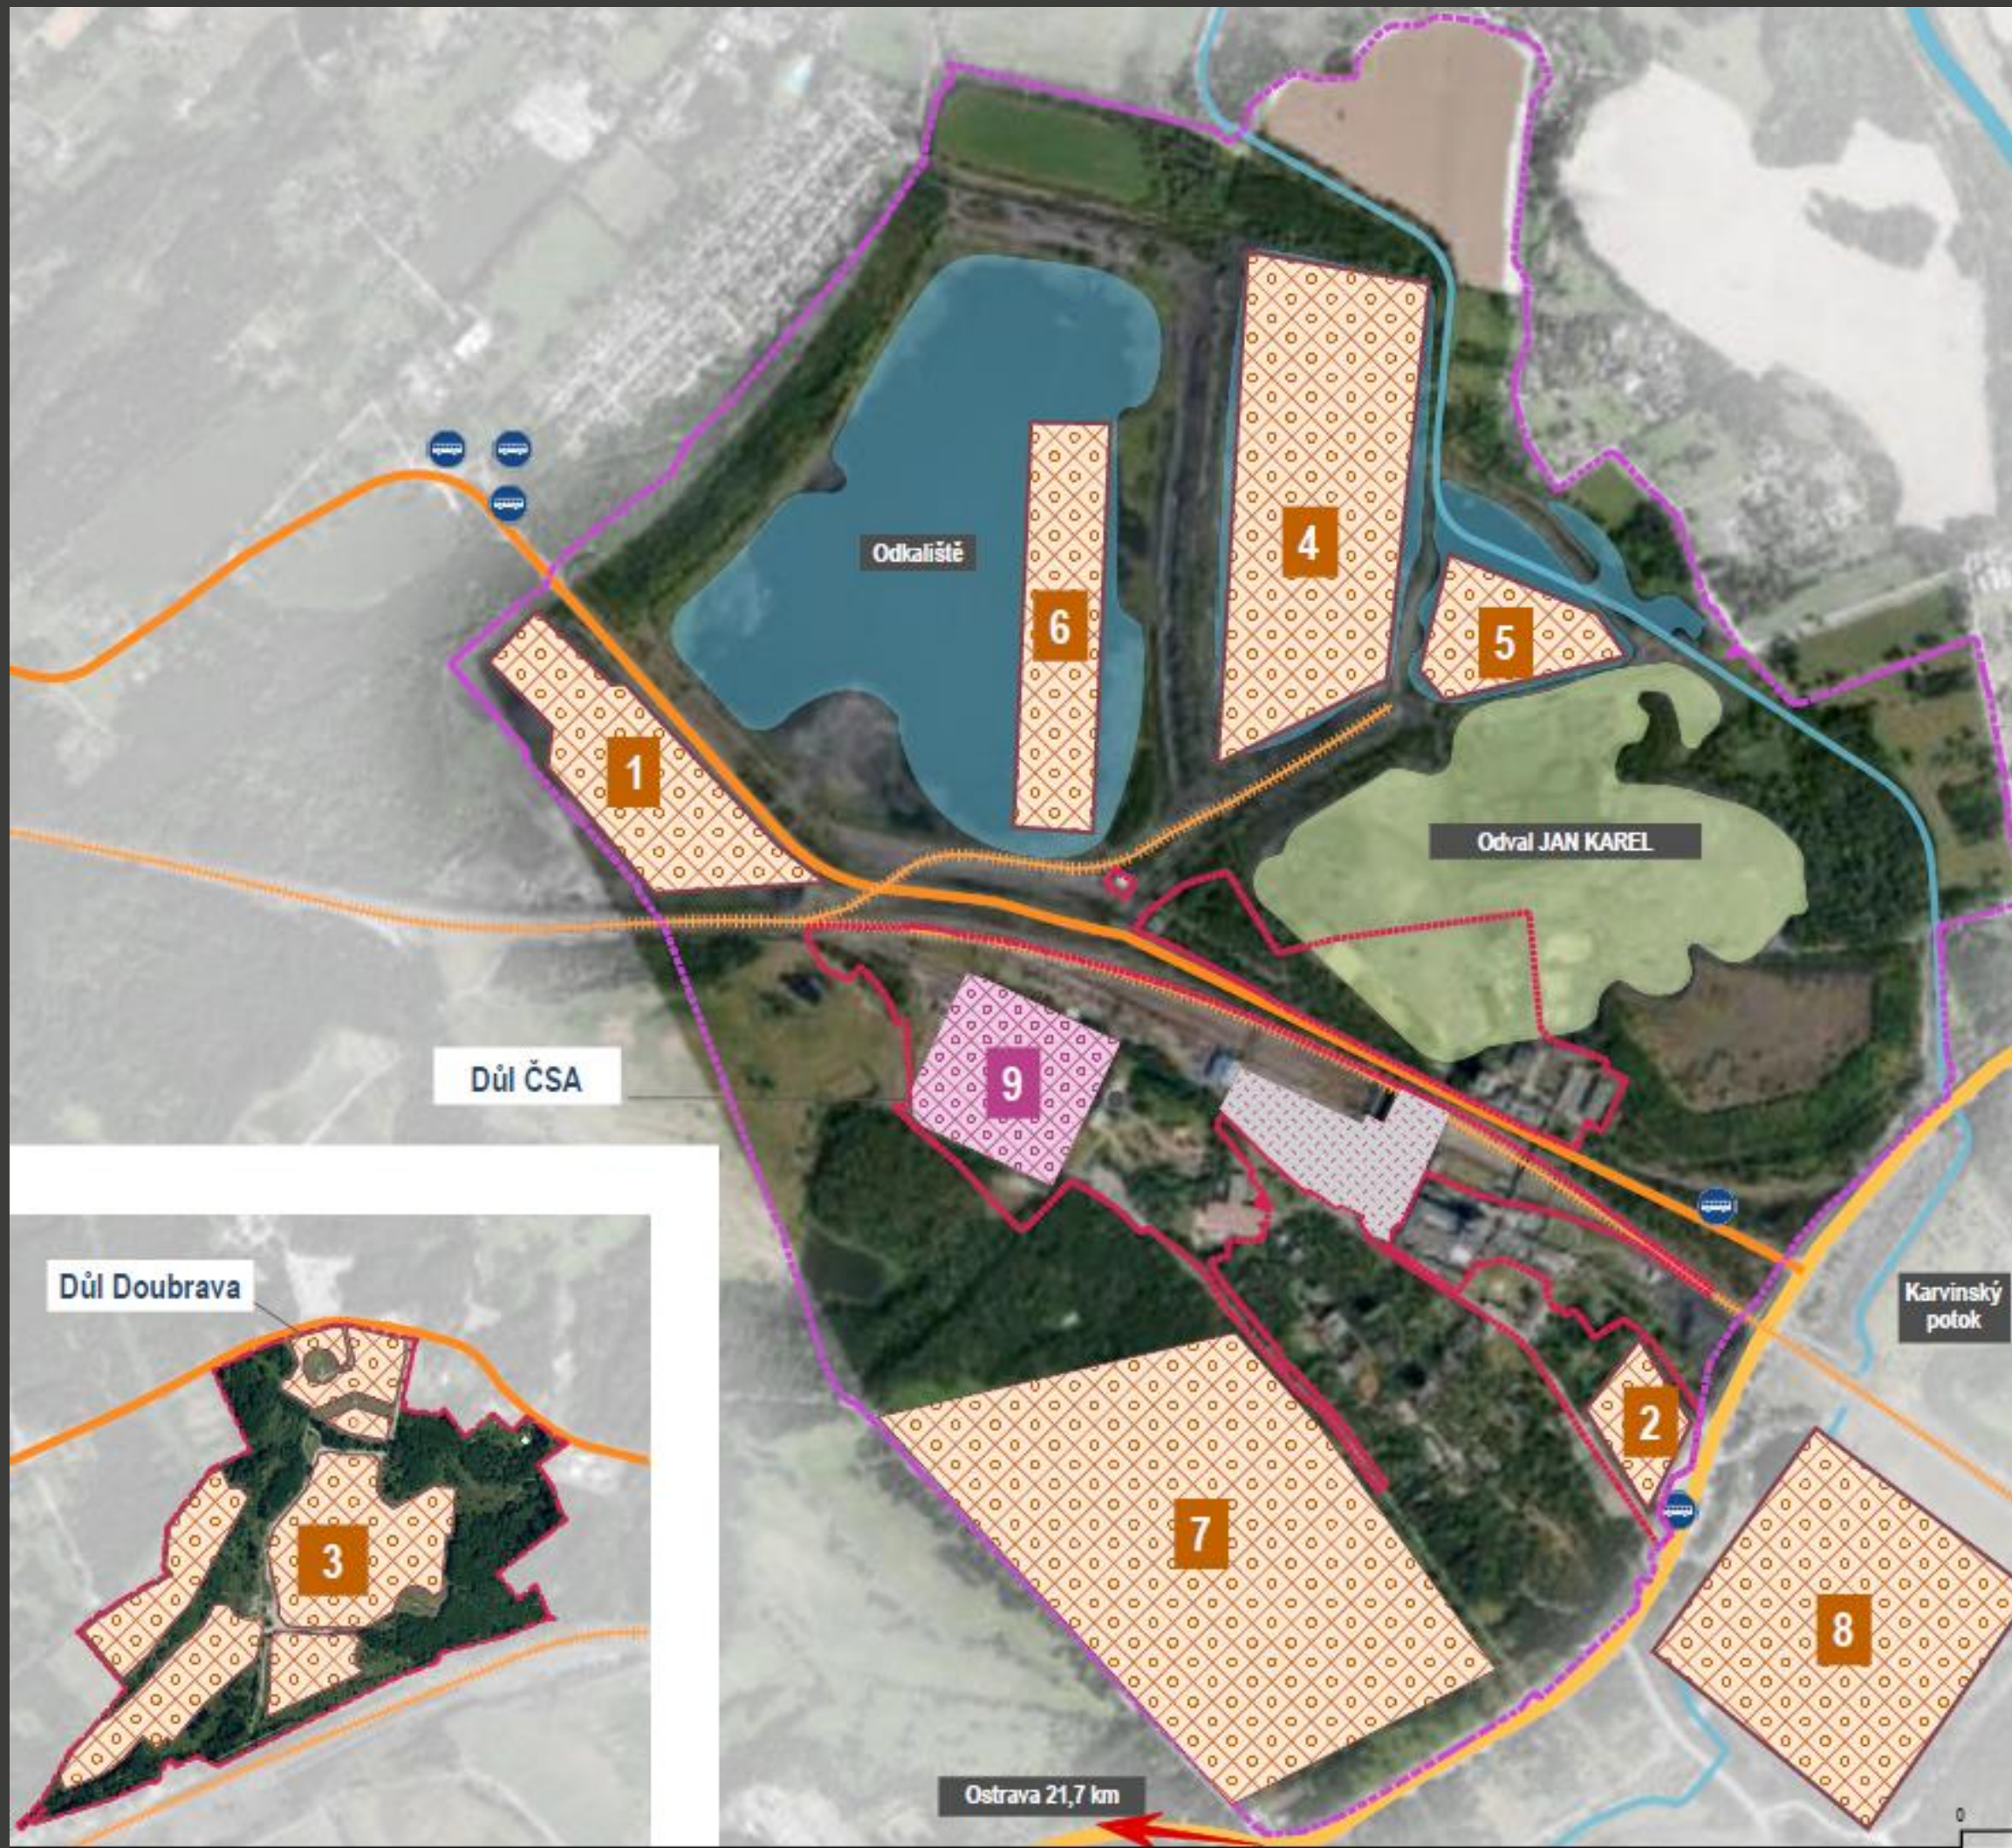

CSA MINE + CSA HEATING PLANT VEOLIA