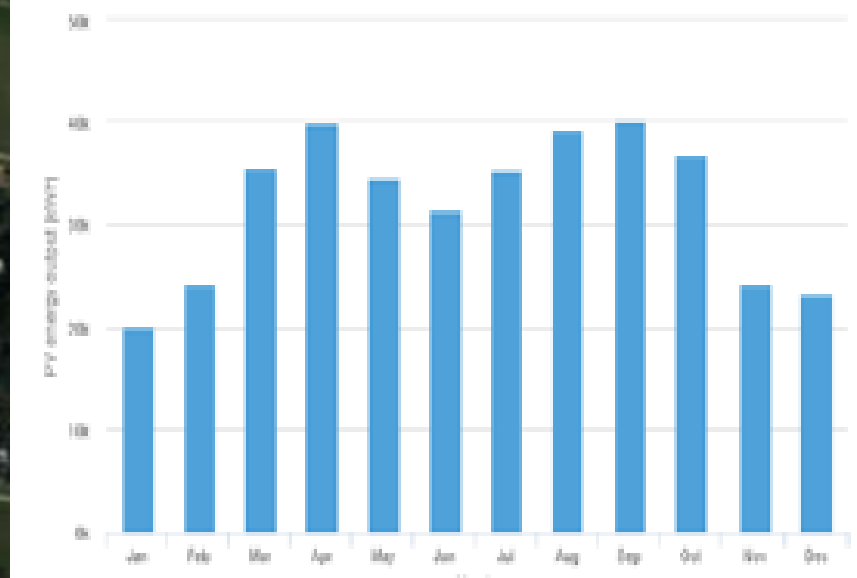

Monthly energy output from fix-angle PV system:

Monthly in-plane irradiation for fixed-angle:

MAKING THE POHO2030 AREA MORE ATTRACTIVE

Implementation of a platform for the realization of sports, cultural, leisure and charity activities on the territory of POHO2030 in cooperation with the development of energy projects