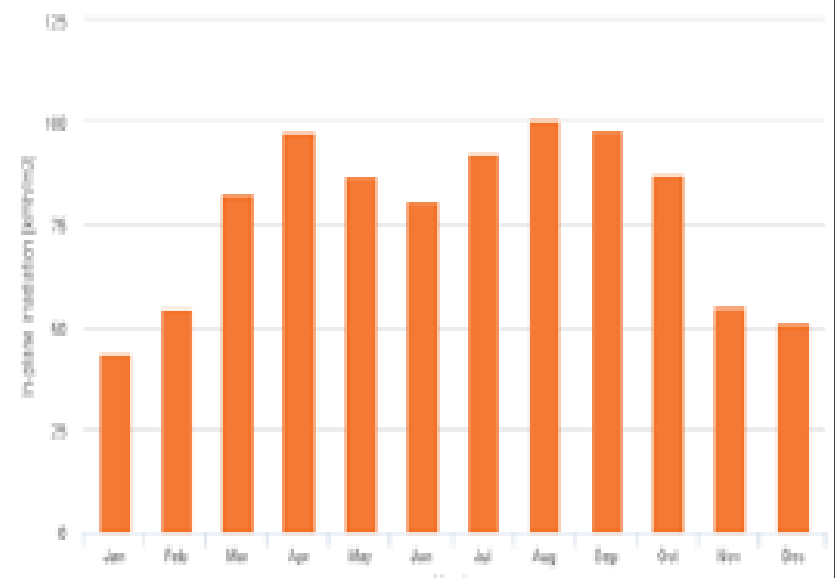

Monthly energy output from fix-angle PV system:

Monthly in-plane irradiation for fixed-angle:

MAKING THE POHO2030 AREA MORE ATTRACTIVE

Implementation of a platform for the realization of sports, cultural, leisure and charity activities on the territory of POHO2030 in cooperation with the development of energy projects